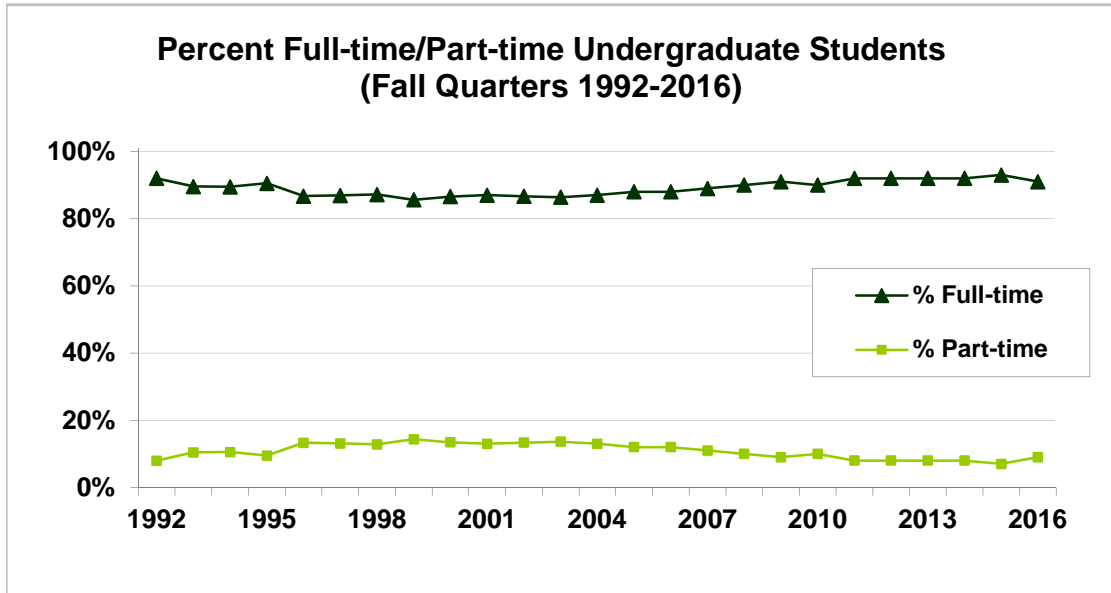

The Evergreen State College Percent Full-time/Part-time Undergraduate Students

Full-time (12-20 credits)
Part-time (<12 credits)

	1992	1993	1994	1995	1996	1997	1998	1999	2000	2001	2002	2003	2004
Full-time N	2886	2866	2980	3087	3026	3313	3429	3301	3377	3486	3537	3546	3600
Part-time N	250	334	351	323	463	499	503	553	524	515	544	557	538
% Full-time	92%	90%	89%	91%	87%	87%	87%	86%	87%	87%	87%	86%	87%
% Part-time	8%	10%	11%	9%	13%	13%	13%	14%	13%	13%	13%	14%	13%
	2005	2006	2007	2008	2009	2010	2011	2012	2013	2014	2015	2016	
Full-time N	3655	3617	3802	3943	4119	4046	4090	3872	3766	3555	3585	3458	
Part-time N	516	507	480	421	432	443	377	321	321	323	287	329	
% Full-time	88%	88%	89%	90%	91%	90%	92%	92%	92%	92%	93%	91%	
% Part-time	12%	12%	11%	10%	9%	10%	8%	8%	8%	8%	7%	9%	