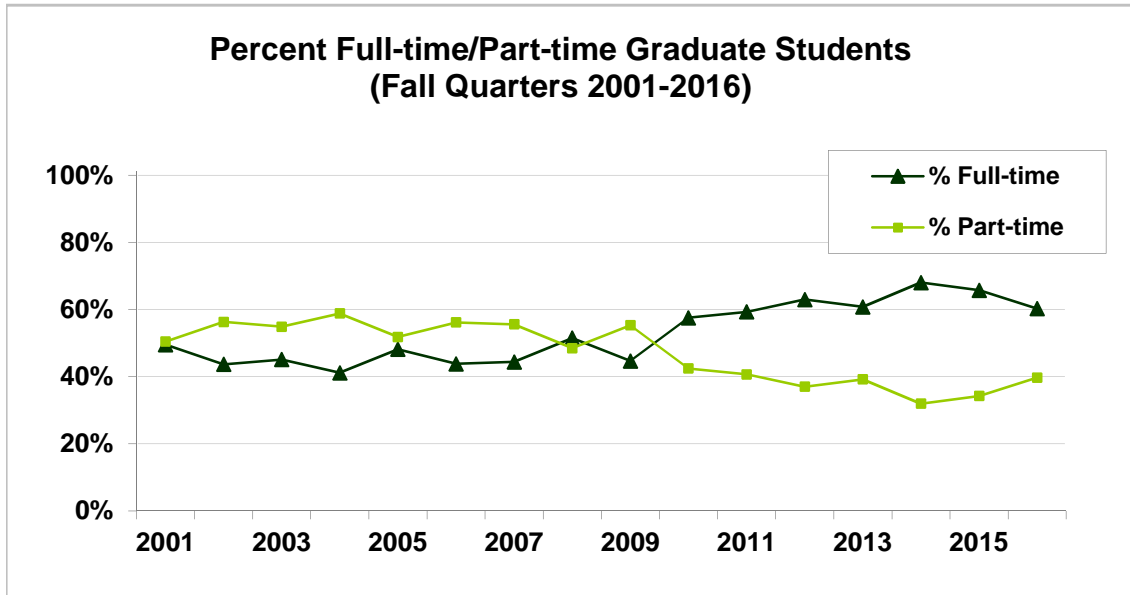

The Evergreen State College Percent Full-time/Part-time Graduate Students

Full-time (10-16 credits)
Part-time (<10 credits)

	2001	2002	2003	2004	2005	2006	2007	2008	2009	2010	2011	2012	2013	2014	2015
Full-time N	112	125	125	112	144	128	135	171	152	198	194	199	189	232	209
Part-time N	114	161	152	160	155	164	169	161	188	146	133	117	122	109	109
% Full-time	50%	44%	45%	41%	48%	44%	44%	52%	45%	58%	59%	63%	61%	68%	66%
% Part-time	50%	56%	55%	59%	52%	56%	56%	48%	55%	42%	41%	37%	39%	32%	34%