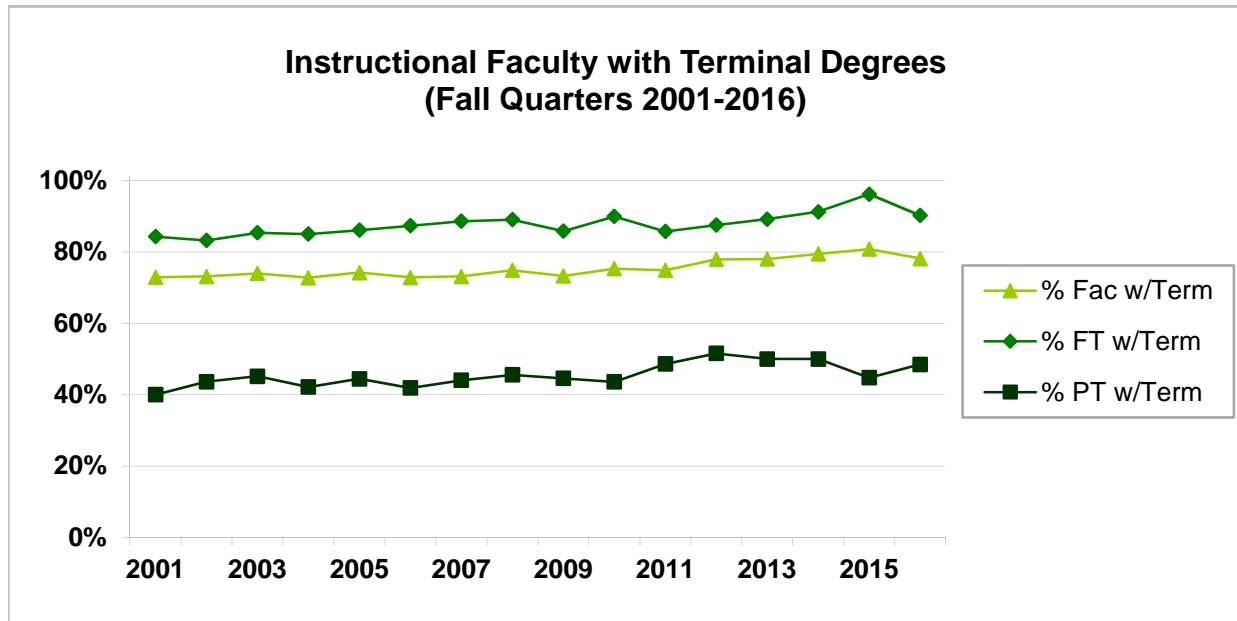

The Evergreen State College Instructional Faculty with Terminal Degrees

	2001	2002	2003	2004	2005	2006	2007	2008	2009	2010	2011	2012	2013	2014	2015	2016
Total Faculty	214	216	219	224	221	232	242	243	243	247	247	240	232	224	224	229
Total w/Term	156	158	162	163	164	169	177	182	178	186	185	187	181	178	181	179
% Fac w/Term	73%	73%	74%	73%	74%	73%	73%	75%	73%	75%	75%	78%	78%	79%	81%	78%
Full-time N	159	161	157	160	158	158	158	164	169	169	175	176	166	160	157	163
FT w/Term	134	134	134	136	136	138	140	146	145	152	150	154	148	146	151	147
% FT w/Term	84%	83%	85%	85%	86%	87%	89%	89%	86%	90%	86%	88%	89%	91%	96%	90%
Part-time N	55	55	62	64	63	74	84	79	74	78	72	64	66	64	67	66
PT w/Term	22	24	28	27	28	31	37	36	33	34	35	33	33	32	30	32
% PT w/Term	40%	44%	45%	42%	44%	42%	44%	46%	45%	44%	49%	52%	50%	50%	45%	48%