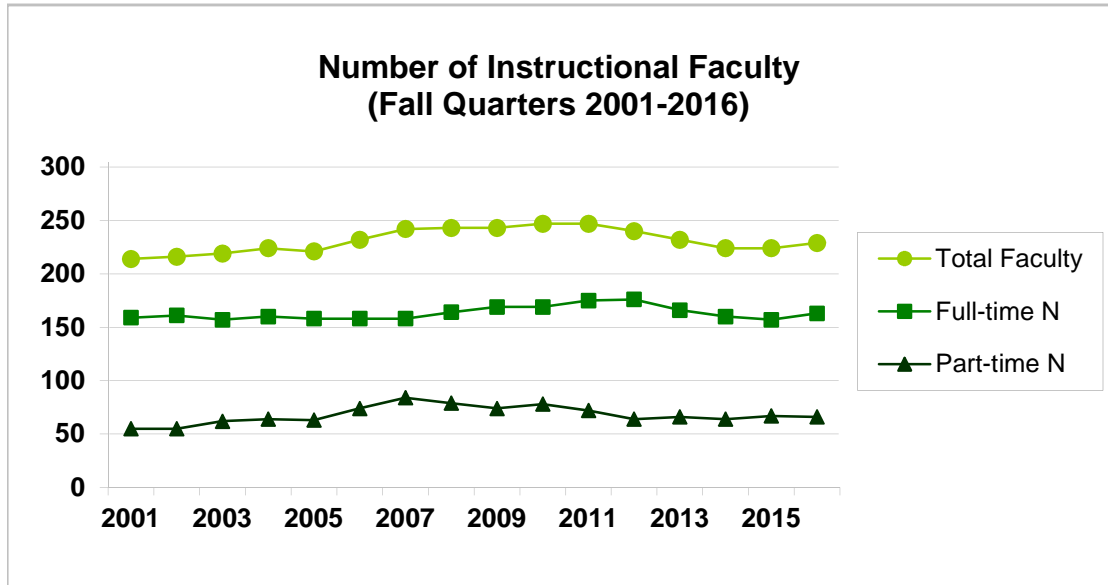

The Evergreen State College Number of Instructional Faculty

	2001	2002	2003	2004	2005	2006	2007	2008	2009	2010	2011	2012	2013	2014	2015
Total Faculty	214	216	219	224	221	232	242	243	243	247	247	240	232	224	224
Full-time N	159	161	157	160	158	158	158	164	169	169	175	176	166	160	157
Part-time N	55	55	62	64	63	74	84	79	74	78	72	64	66	64	67
% Full-time	74%	75%	72%	71%	71%	68%	65%	67%	70%	68%	71%	73%	72%	71%	70%
% Part-time	26%	25%	28%	29%	29%	32%	35%	33%	30%	32%	29%	27%	28%	29%	30%