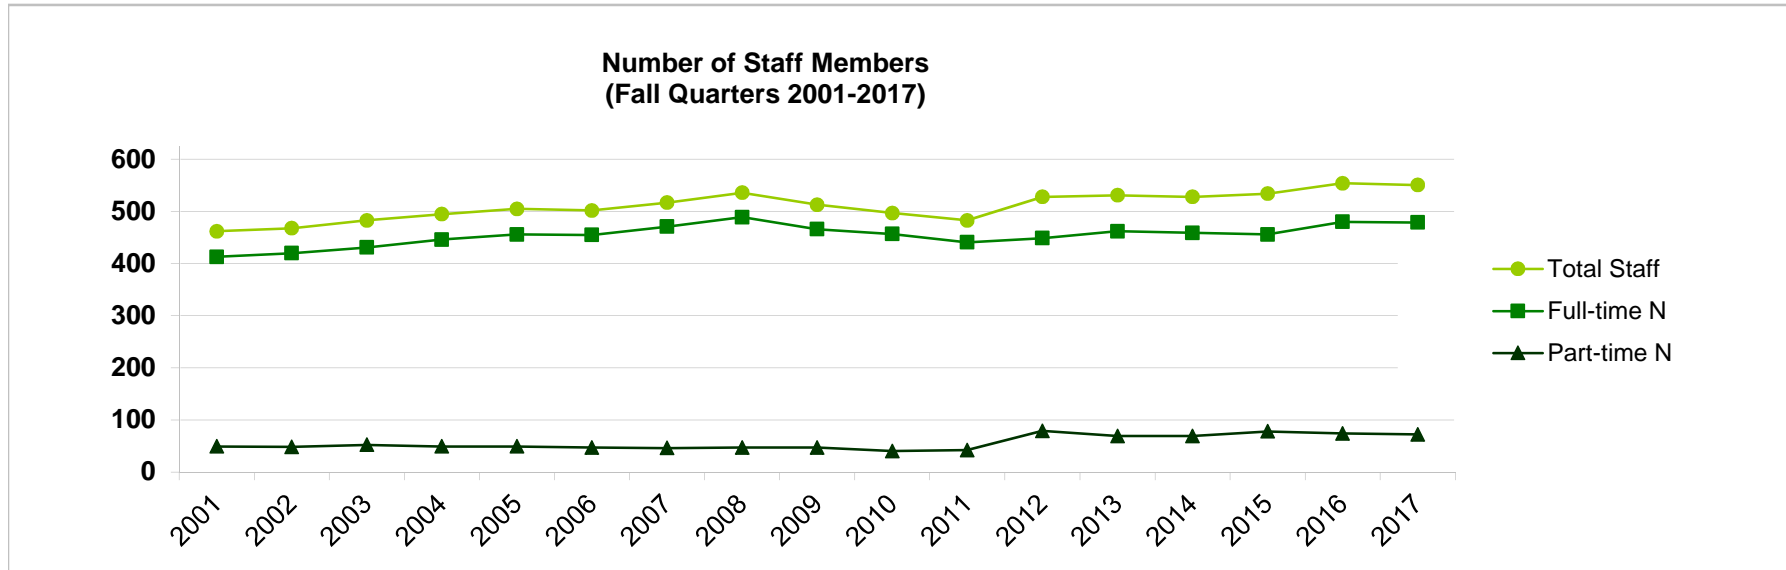

The Evergreen State College Number of Staff Members

	2001	2002	2003	2004	2005	2006	2007	2008	2009	2010	2011	2012	2013	2014	2015	2016	2017
Total Staff	462	468	483	495	505	502	517	536	513	497	483	528	531	528	534	554	551
Full-time N	413	420	431	446	456	455	471	489	466	457	441	449	462	459	456	480	479
Part-time N	49	48	52	49	49	47	46	47	47	40	42	79	69	69	78	74	72
% Full-time	89%	90%	89%	90%	90%	91%	91%	91%	91%	92%	91%	85%	87%	87%	85%	87%	87%
% Part-time	11%	10%	11%	10%	10%	9%	9%	9%	9%	8%	9%	15%	13%	13%	15%	13%	13%