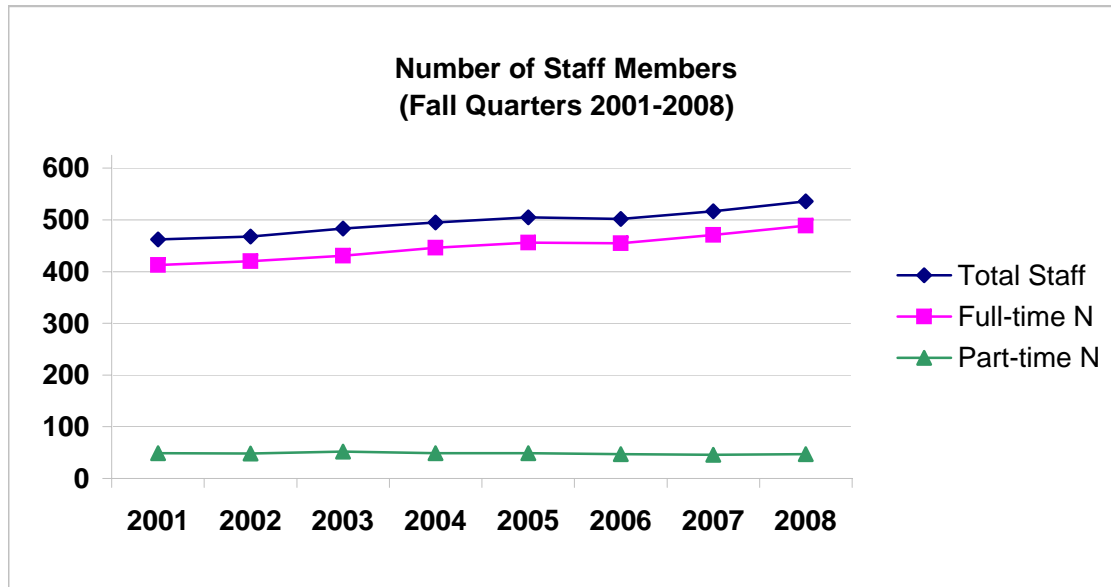

The Evergreen State College Number of Staff Members

	2001	2002	2003	2004	2005	2006	2007	2008
Total Staff	462	468	483	495	505	502	517	536
Full-time N	413	420	431	446	456	455	471	489
Part-time N	49	48	52	49	49	47	46	47
% Full-time	89%	90%	89%	90%	90%	91%	91%	91%
% Part-time	11%	10%	11%	10%	10%	9%	9%	9%