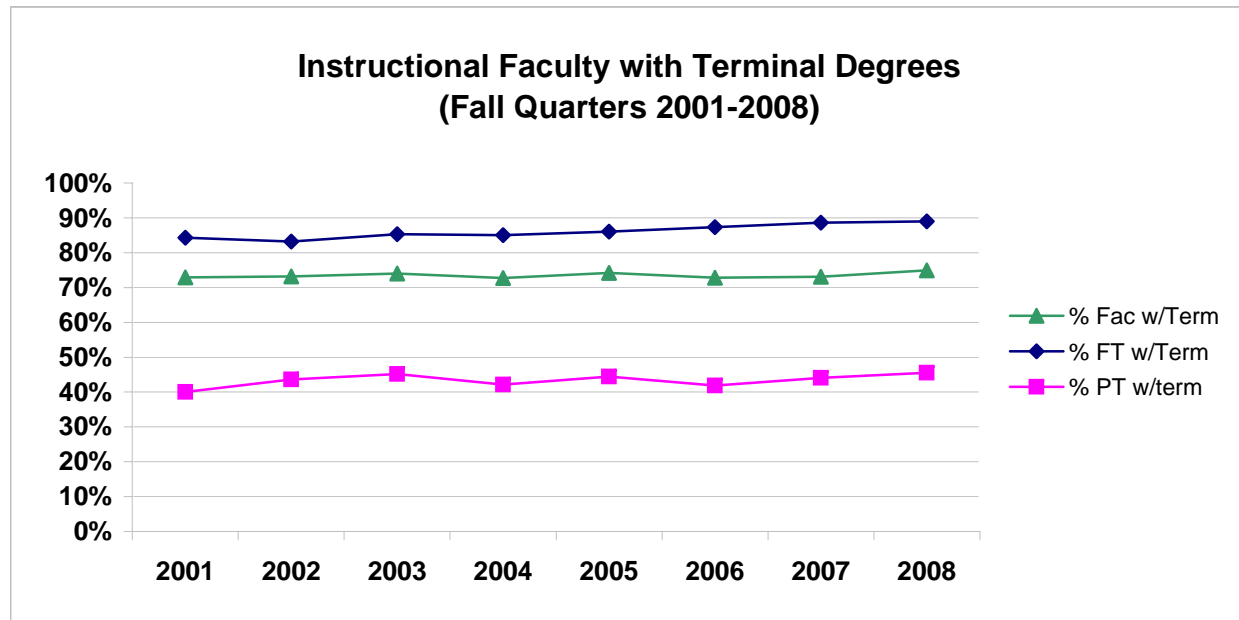

The Evergreen State College Instructional Faculty with Terminal Degrees

	2001	2002	2003	2004	2005	2006	2007	2008
Total Faculty	214	216	219	224	221	232	242	243
Total w/Term	156	158	162	163	164	169	177	182
% Fac w/Term	73%	73%	74%	73%	74%	73%	73%	75%
Full-time N	159	161	157	160	158	158	158	164
FT w/Term	134	134	134	136	136	138	140	146
% FT w/Term	84%	83%	85%	85%	86%	87%	89%	89%
Part-time N	55	55	62	64	63	74	84	79
PT w/Term	22	24	28	27	28	31	37	36
% PT w/term	40%	44%	45%	42%	44%	42%	44%	46%