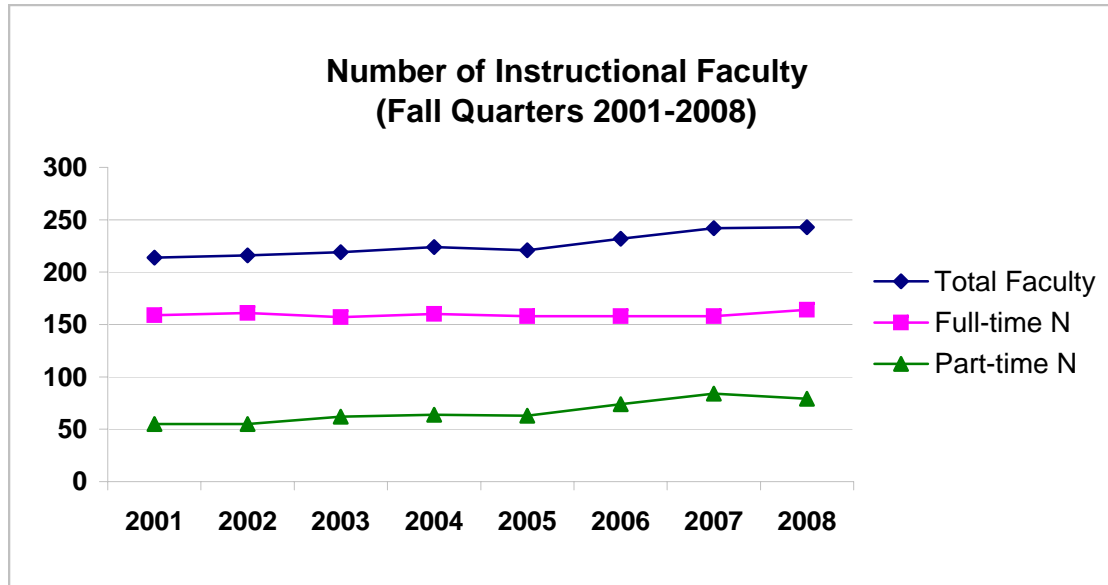

The Evergreen State College Number of Instructional Faculty

	2001	2002	2003	2004	2005	2006	2007	2008
Total Faculty	214	216	219	224	221	232	242	243
Full-time N	159	161	157	160	158	158	158	164
Part-time N	55	55	62	64	63	74	84	79
% Full-time	74%	75%	72%	71%	71%	68%	65%	67%
% Part-time	26%	25%	28%	29%	29%	32%	35%	33%