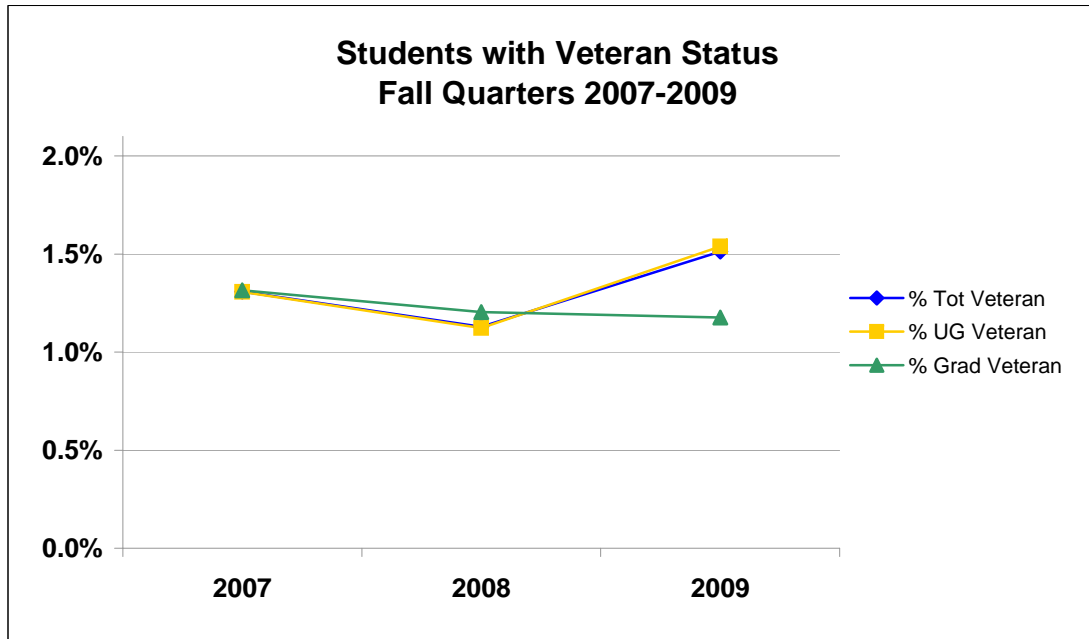

The Evergreen State College Students with Veteran Status

	2007	2008	2009
Total Student Body	4586	4696	4891
Tot Veteran	60	53	74
% Tot Veteran	1.3%	1.1%	1.5%
Total UG Students	4282	4364	4551
UG Veteran	56	49	70
% UG Veteran	1.3%	1.1%	1.5%
Total Grad Students	304	332	340
Grad Veteran	4	4	4
% Grad Veteran	1.3%	1.2%	1.2%