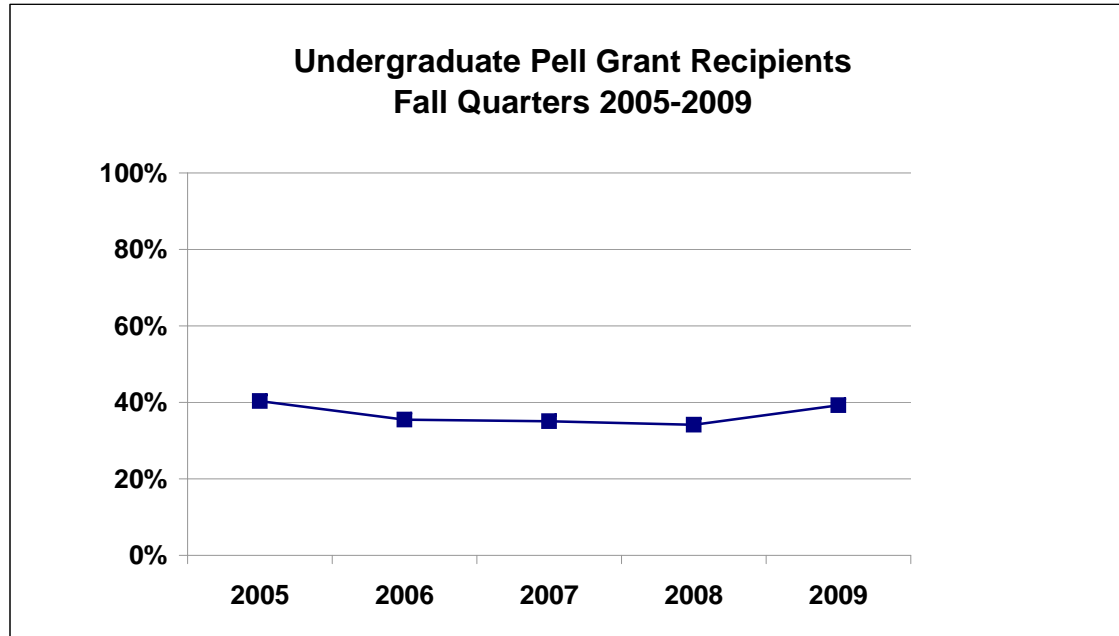

The Evergreen State College Undergraduate Pell Grant Recipients

	2005	2006	2007	2008	2009
Total UG Students	4171	4124	4282	4364	4551
Total Pell Recip	1681	1464	1501	1490	1786
% Pell Recip	40.3%	35.5%	35.1%	34.1%	39.2%