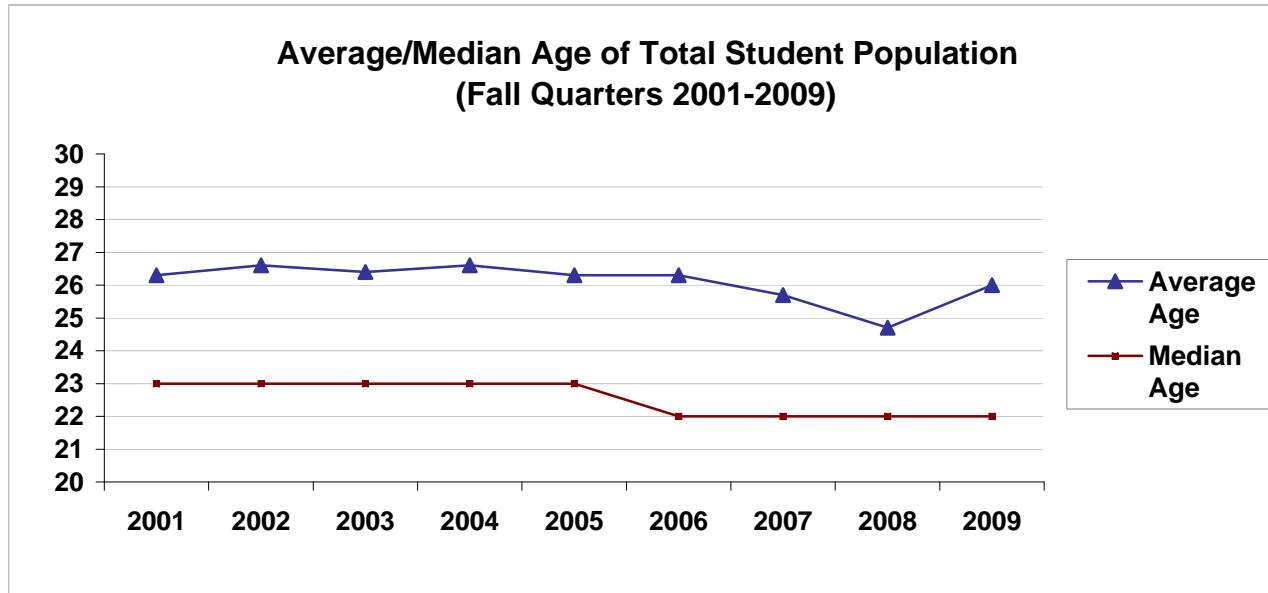

**The Evergreen State College  
Average/Median Age of Total Student Population**

	2001	2002	2003	2004	2005	2006	2007	2008	2009
<b>Average Age</b>	26.3	26.6	26.4	26.6	26.3	26.3	25.7	24.7	26.0
<b>Median Age</b>	23.0	23.0	23.0	23.0	23.0	22.0	22.0	22.0	22.0