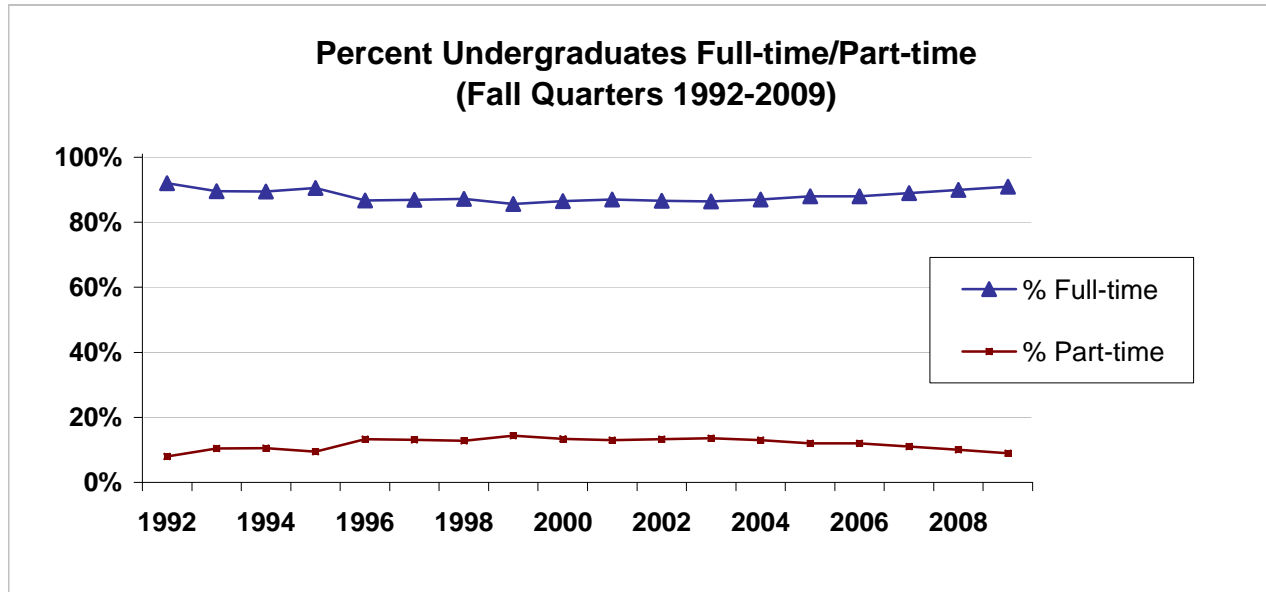

The Evergreen State College Percent Undergraduates Full-time/Part-time

Full-time (12-20 credits)
Part-time (<12 credits)

	1992	1993	1994	1995	1996	1997	1998	1999	2000	2001	2002	2003	2004
Full-time N	2886	2866	2980	3087	3026	3313	3429	3301	3377	3486	3537	3546	3600
Part-time N	250	334	351	323	463	499	503	553	524	515	544	557	538
% Full-time	92%	90%	89%	91%	87%	87%	87%	86%	87%	87%	87%	86%	87%
% Part-time	8%	10%	11%	9%	13%	13%	13%	14%	13%	13%	13%	14%	13%
	2005	2006	2007	2008	2009								
Full-time N	3655	3617	3802	3943	4119								
Part-time N	516	507	480	421	432								
% Full-time	88%	88%	89%	90%	91%								
% Part-time	12%	12%	11%	10%	9%								