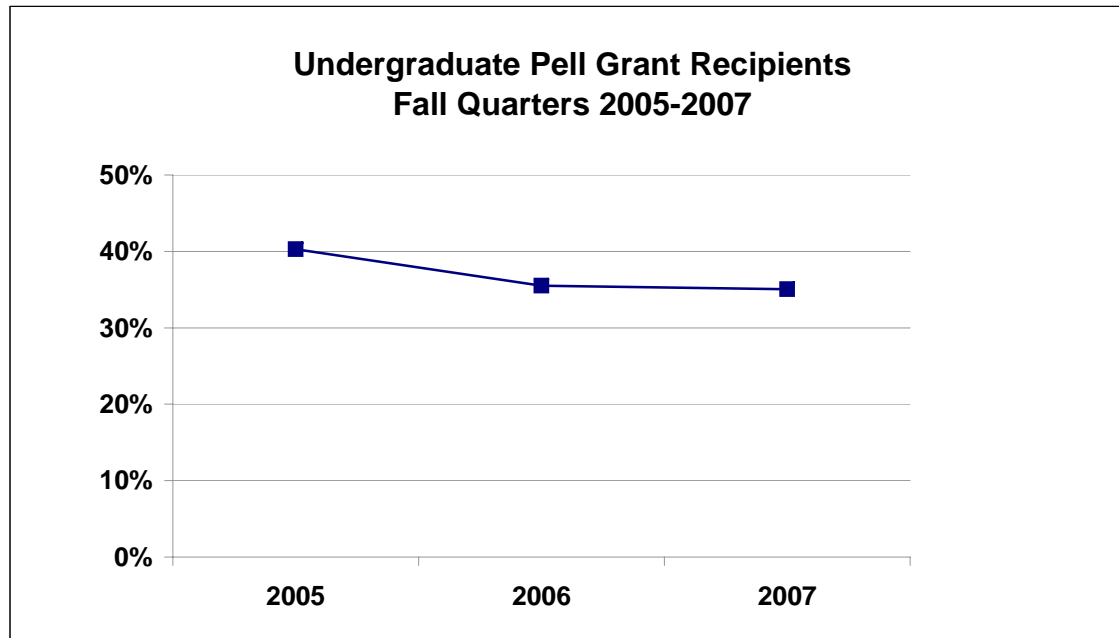

The Evergreen State College Undergraduate Pell Grant Recipients

	2005	2006	2007
Total UG Students	4171	4124	4282
Total Pell Recip	1681	1464	1501
% Pell Recip	40.3%	35.5%	35.1%