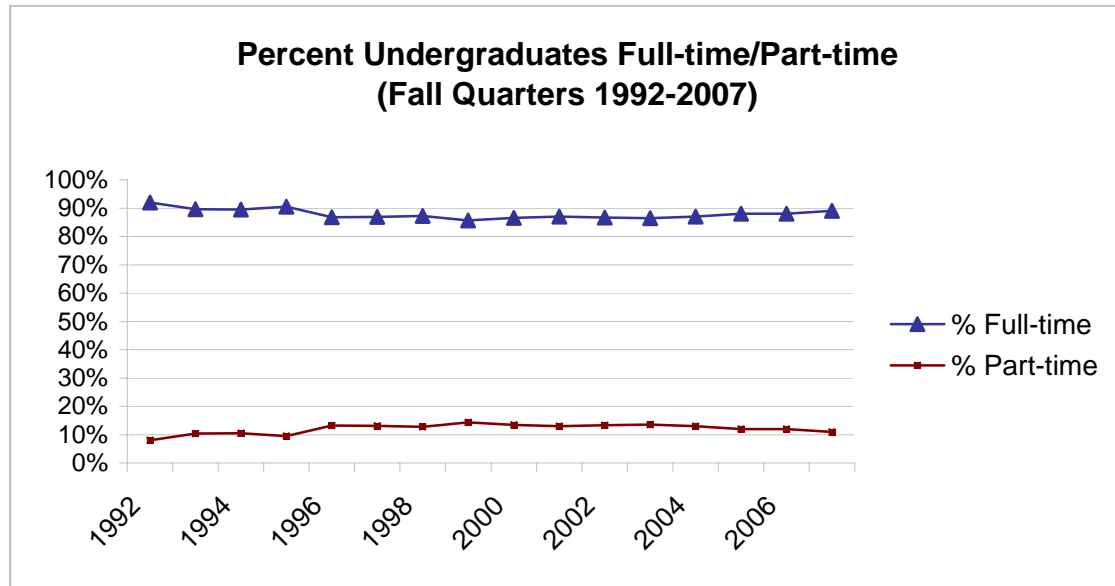

The Evergreen State College

Percent Undergraduates Full-time (12-20 credits)

Percent Undergraduates Part-time (<12 credits)

	1992	1993	1994	1995	1996	1997	1998	1999	2000	2001	2002	2003	2004
Full-time N	2886	2866	2980	3087	3026	3313	3429	3301	3377	3486	3537	3546	3600
Part-time N	250	334	351	323	463	499	503	553	524	515	544	557	538
% Full-time	92%	90%	89%	91%	87%	87%	87%	86%	87%	87%	87%	86%	87%
% Part-time	8%	10%	11%	9%	13%	13%	13%	14%	13%	13%	13%	14%	13%
	2005	2006	2007										
Full-time N	3655	3617	3802										
Part-time N	516	507	480										
% Full-time	88%	88%	89%										
% Part-time	12%	12%	11%										