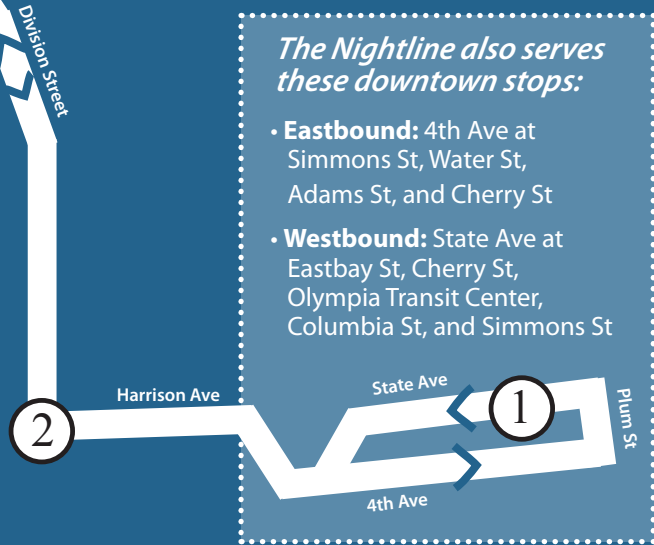

Nightline

late-night shuttle

The Nightline is a project by The Evergreen State College contracted by Intercity Transit. **It is open to everyone and serves all Intercity Transit stops along the route.**

FRIDAY & SATURDAY

TO EVERGREEN

TO DOWNTOWN OLYMPIA

Transit Center	Harrison & Division	Kaiser & Cooper Pt	DEPART Dorm Lp	DEPART Red Sq	Kaiser & Cooper Pt	Harrison & Division	Transit Center
①	②	③	④	⑤	③	②	①
			11:46*	12:00	12:04	12:11	12:25
12:00	12:07	12:13	12:18	12:30	12:34	12:41	12:55
1:00	1:07	1:13	1:18	1:30	1:34	1:41	1:55
2:00	2:07	2:13	2:18	2:30	2:34	2:41	2:55
3:00	3:07	3:13	3:18				

*This departure is part of the normal Route 41. At the library, Route 41 becomes the Nightline.

SUNDAY

TO EVERGREEN

TO DOWNTOWN OLYMPIA

Transit Center	Harrison & Division	Kaiser & Cooper Pt	DEPART Dorm Lp	DEPART Red Sq	Kaiser & Cooper Pt	Harrison & Division	Transit Center
①	②	③	④	⑤	③	②	①
9:00	9:07	9:13	9:18	9:30	9:34	9:41	9:55
10:00	10:07	10:13	10:18	10:30	10:34	10:41	10:55
11:00	11:07	11:13	11:18	11:30	11:34	11:41	11:55

The Nightline also serves these downtown stops:

- **Eastbound:** 4th Ave at Simmons St, Water St, Adams St, and Cherry St
- **Westbound:** State Ave at Eastbay St, Cherry St, Olympia Transit Center, Columbia St, and Simmons St